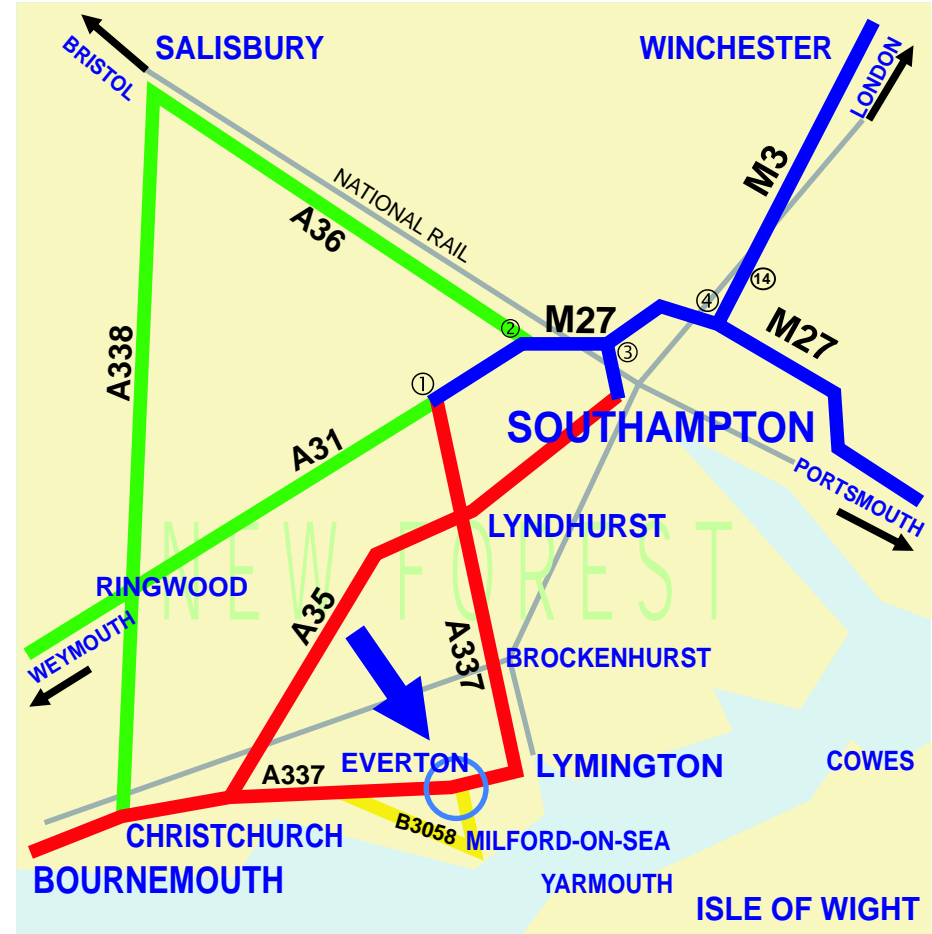

Travelling to the GlobusHR Office and Training Centre

Approximate Distances:

Bournemouth - 16 miles
Southampton - 22 miles
Salisbury - 31 miles
Winchester - 34 miles
Weymouth - 53 miles
Bristol - 80 miles
Oxford - 87 miles
London - 100 miles

Nearest Airports:

Bournemouth
Southampton

Nearest Railway Stations:

Lymington
New Milton
Brockenhurst

Nearest Isle of Wight Ferry:

Wightlink Lymington

GlobusHR, Newlands Manor Farm
Everton, Lymington, Hampshire, SO41 0JH
United Kingdom
0870 4464 360

EVERTON

**LYMINGTON
PENNINGTON**

**NEW MILTON
BOURNEMOUTH
CHRISTCHURCH**

A337

OLD CHRISTCHURCH ROAD

EVERTON ROAD

**EVERTON
HYUNDAI**

**MILFORD ROAD
BROCKENHURST
SOUTHAMPTON**

MILFORD-ON-SEA

**NOTE: Most GPS navigation systems will direct you via Barnes Lane - this is NOT the correct route!
For GPS navigation, use East Lodge at the A337 and B3058 intersection at EVERTON (not Barton-on-Sea) as your destination landmark.**