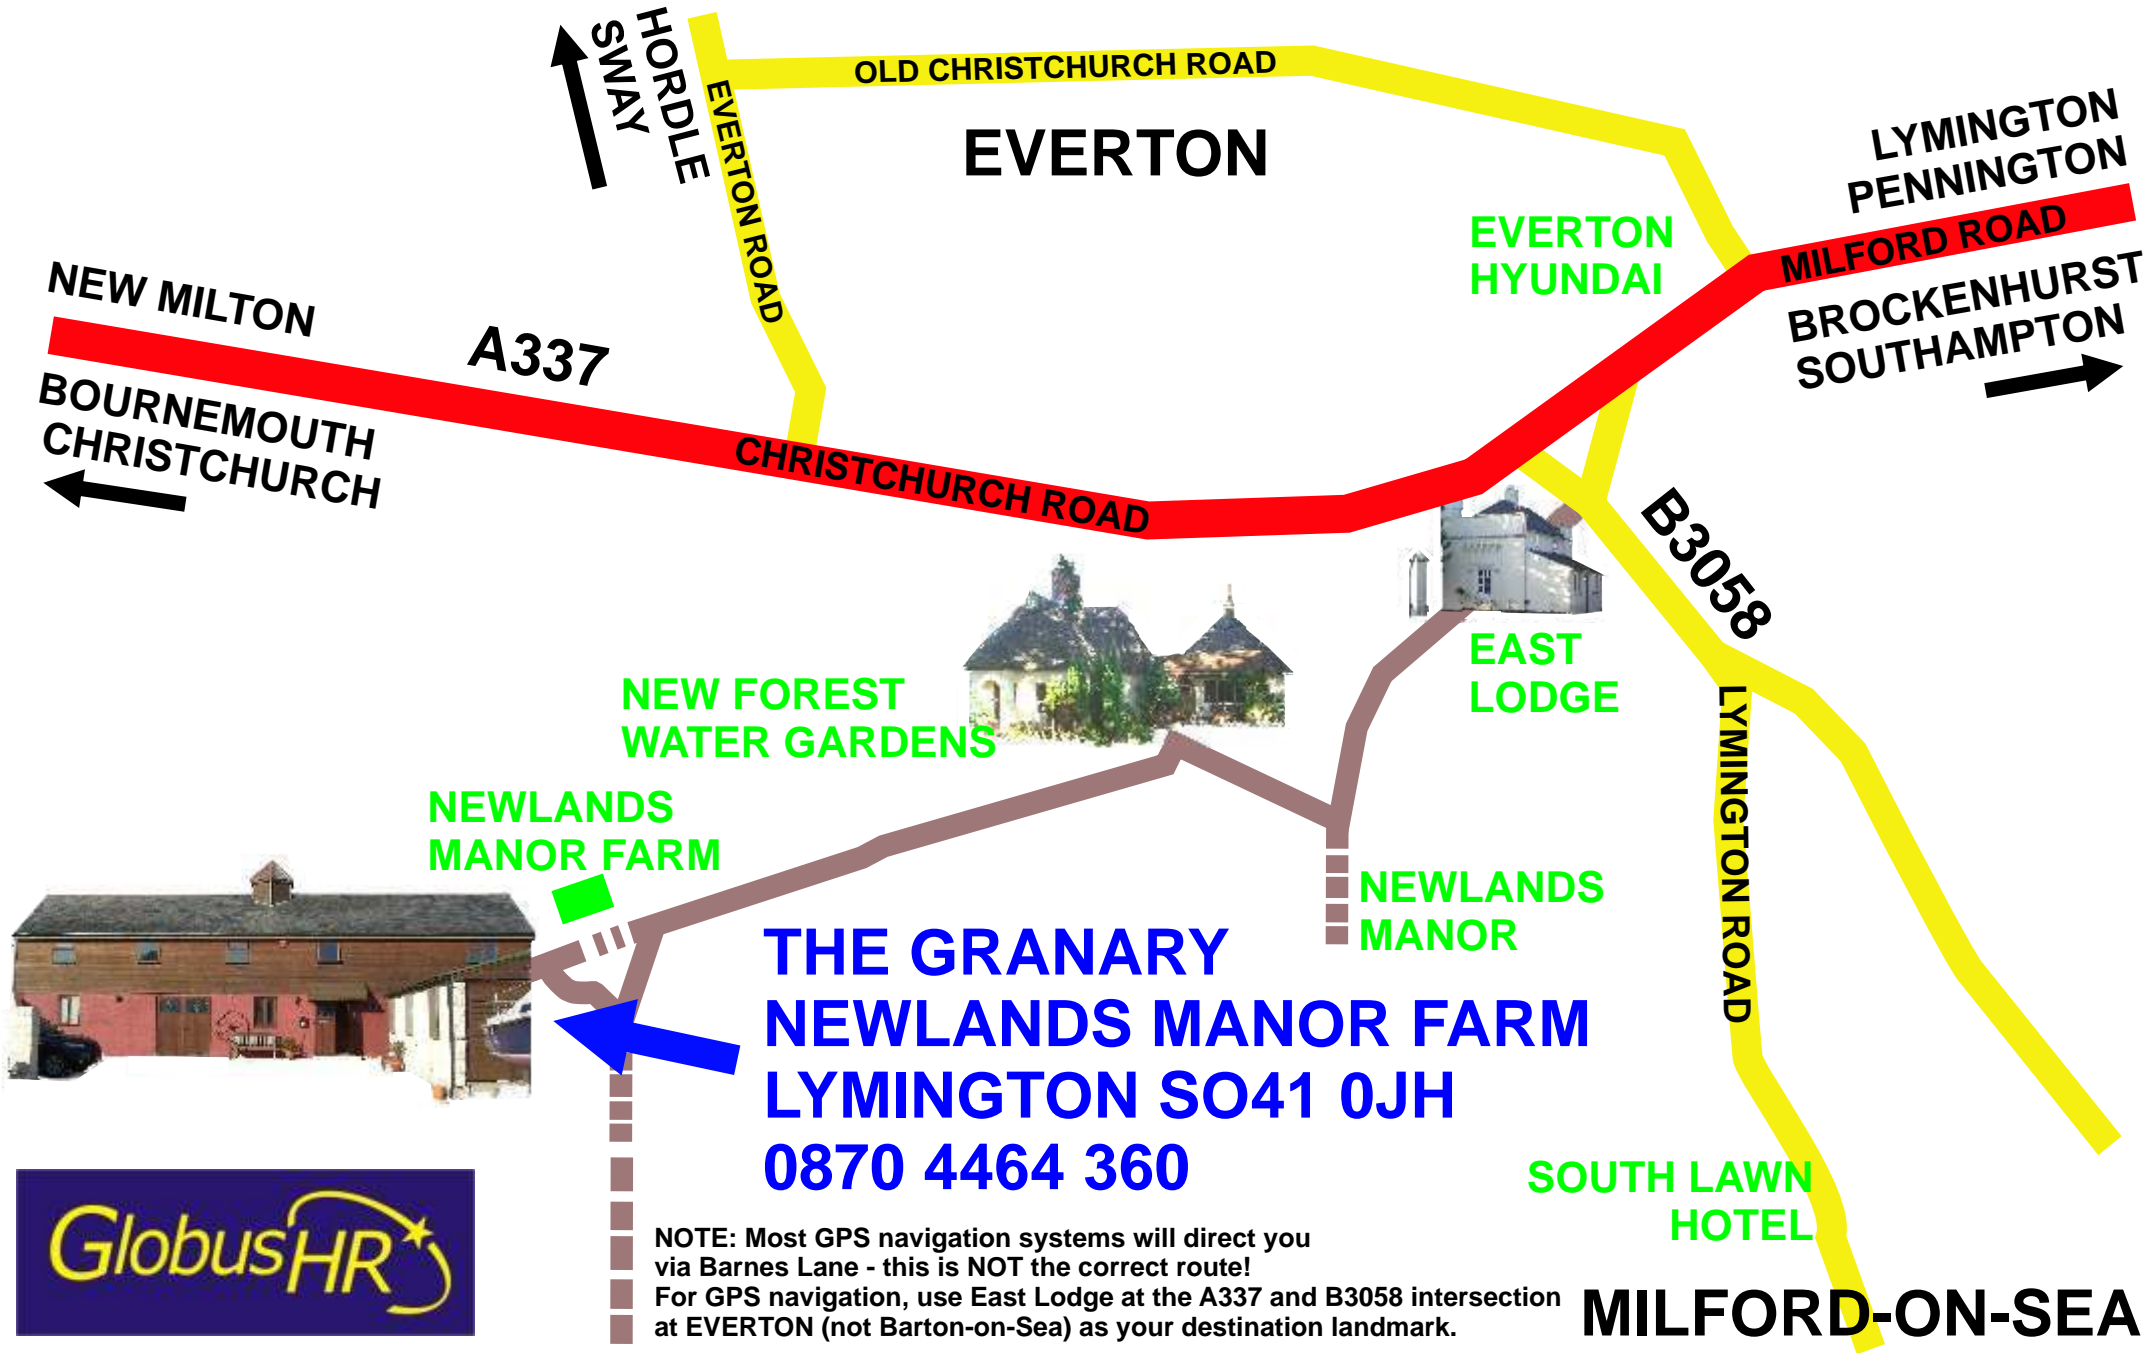

Nearest Airports:

Bournemouth
Southampton

Nearest Railway Stations:

Lymington
New Milton
Brockenhurst

Nearest Isle of Wight Ferry:

Wightlink Lymington

GlobusHR, Newlands Manor Farm
Everton, Lymington, Hampshire, SO41 0JH
United Kingdom
0870 4464 360

EVERTON

**LYMINGTON
PENNINGTON**

**NEW MILTON
BOURNEMOUTH
CHRISTCHURCH**

A337

OLD CHRISTCHURCH ROAD

EVERTON ROAD

**EVERTON
HYUNDAI**

**MILFORD ROAD
BROCKENHURST
SOUTHAMPTON**

CHRISTCHURCH ROAD

B3058

**NEW FOREST
WATER GARDENS**

**EAST
LODGE**

**NEWLANDS
MANOR FARM**

**NEWLANDS
MANOR**

**THE GRANARY
NEWLANDS MANOR FARM
LYMINGTON SO41 0JH
0870 4464 360**

**SOUTH LAWN
HOTEL**

MILFORD-ON-SEA

**NOTE: Most GPS navigation systems will direct you via Barnes Lane - this is NOT the correct route!
For GPS navigation, use East Lodge at the A337 and B3058 intersection at EVERTON (not Barton-on-Sea) as your destination landmark.**